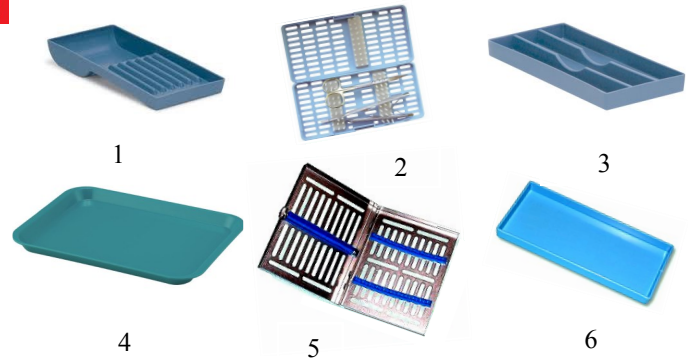

25% OFF

Double ended - 2 tip designs
inside curve & outside curve
French stainless steel
3 tip sizes 2mm, 3mm and 4mm

Reg \$38 - standard tip

SALE \$28

Reg \$41 - modified tip

SALE \$30

Standard tip code MED-1081/2,3 or 4 Modified tip code MED-1086/2,3 or 4

Small needle holders for dentals

Derf, Mayo
Hegar
no cutting
scissors

Olsen
Hegar
+ cutting
scissors

German Stainless steel

SALE

15% OFF

Description	Code	Reg price	Sale price
Olsen Hegar 12cm - TC	OEL-25-259T	\$102	\$87
Olsen Hegar 12cm- GS	OEL-25-259	\$59	\$49
Mayo Hegar - 12cm TC	OEL-25-129T	\$102	\$87
Derf - 13cm GS	OEL-25-100	\$59	\$49

GS: German Stainless TC: German stainless with t-carbide jaw inserts

Dental trays

SALE

	Description	Code	Price	Sale	savings
1	Instrument tray #16	DSL-0774	\$12	\$10	17%
2	Dental steri-cassette	MED-979L	45	\$37	15%
3	Instrument tray#18	DSL-0778	\$12	\$10	17%
4	B-lok set up tray	DSL-20Z401	\$28	\$23	18%
5	Stainless steel tray	MED-980	\$138	\$118	15%
6	Instrument tray#19	DSL-0780	\$12	\$10	17%