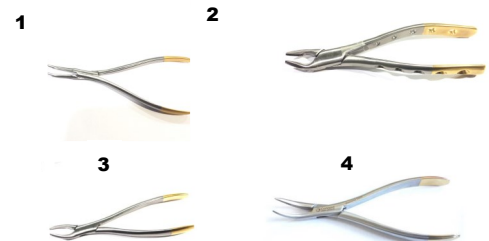

Description	Reg price	Sale	Savings
Set of 4	\$175	\$150	\$25
Set of 5	\$200	\$175	\$25

\$25 OFF

Individual elevators 20% off!

SALE

Tungsten carbide premium dental extraction forceps

Concord

Premium quality dental extractors and tartar breaking forceps with tungsten-carbide inserts (gold handled) Tungsten carbide jaws have better performance and longevity when compared to stainless steel. Available in sizes/designs to suit most dental procedures

Description	Size	Code	Reg	Sale	Savings
1- Root pin forceps small - TC	14cm	MED-2162TC	\$100	\$79	\$21
2- Universal extractors TC- large	17cm	MED-SD2TC	\$100	\$79	\$21
3- Universal extractors TC-medium	15cm	MED-SD4TC	\$100	\$79	\$21
4- Extracting fcps 300 TC closed jaw	16cm	MED-300T	\$169	\$145	\$24